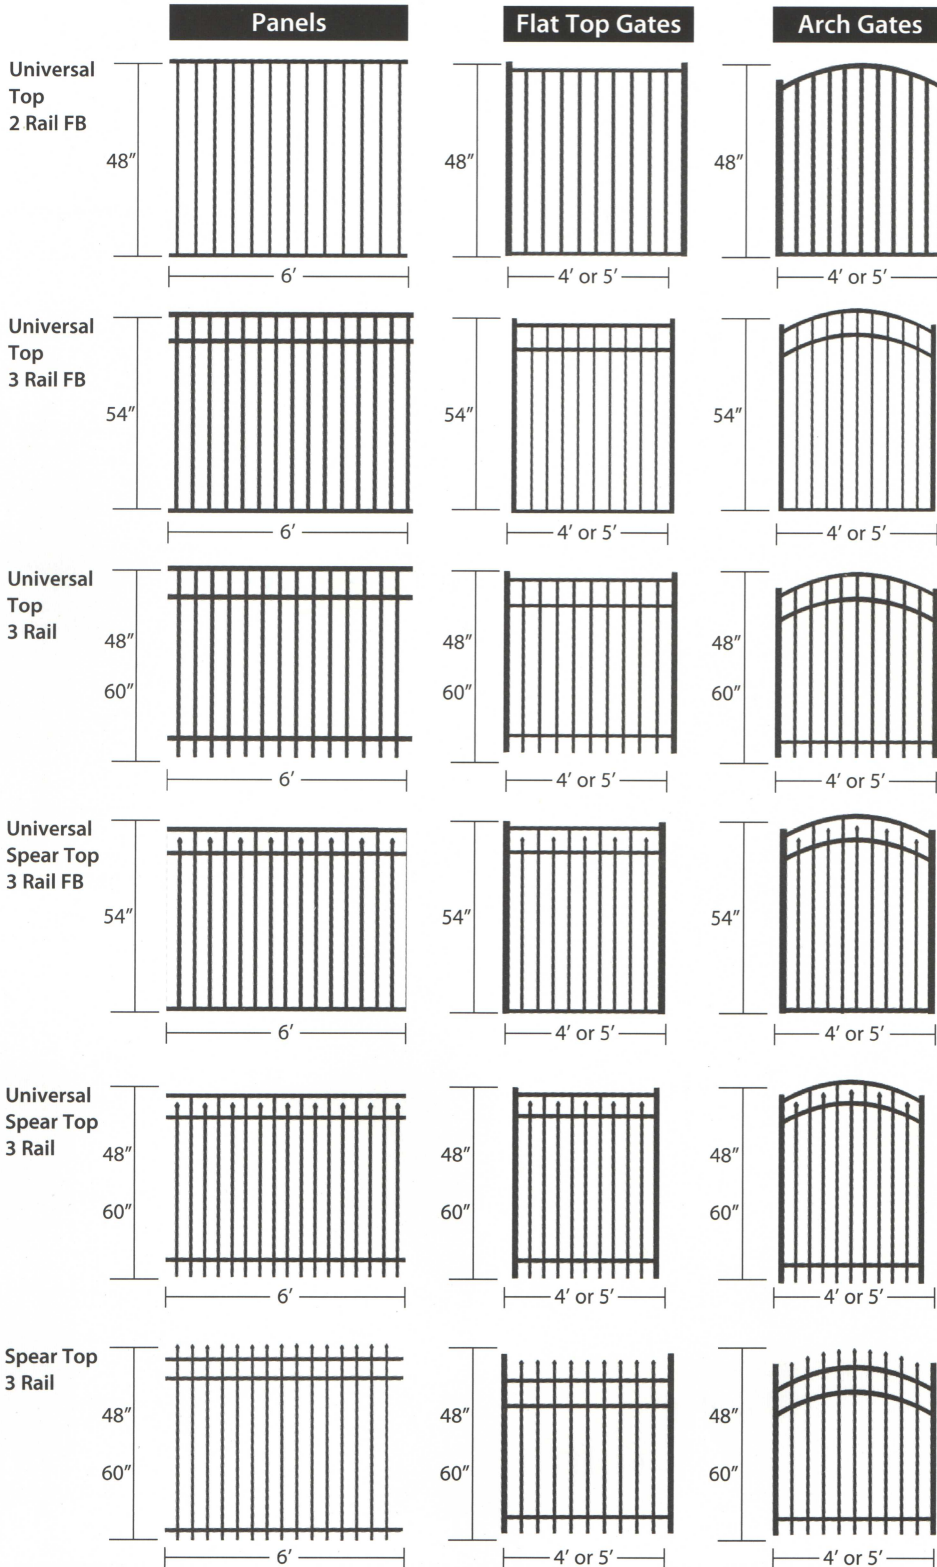

4 Rail Panel
(4 Rail Flat Top and Arched Gates Available)

Universal Top 4 Rail

Universal Spear Top 4 Rail

Spear Top 4 Rail